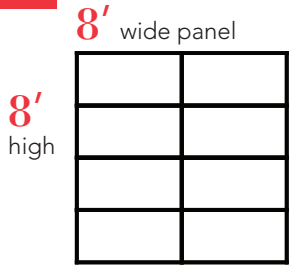

INTRODUCING *Envy*TM MODEL 956

Model 956 8' high with Mirrored Gray glass

A new full-view design in our Modern Aluminum Collection

- **¼" tempered glass panels** are mounted on top of an aluminum structure for an ultra-modern, frameless look
- **Powder coated hinges, struts and top bracket** come standard, providing a finished, high-end appearance
- **Weather barrier** created by vinyl seals between tongue-and-groove sections
- **Patent pending rails with glass ledge** providing precision glass alignment and additional security
- **Meets ASHRAE 90.1 and IECC[®] air infiltration requirements** with a third-party tested value of less than 0.4 cfm/ft²
- **Meets California Code of Regulation, Title 24 air infiltration requirements** with a third-party tested value of less than 0.3 cfm/ft²

The Genuine. The Original.

Modern Aluminum Collection Envy™ Model 956

Select your glass type and structure color

1 Panel style:

Panels are available in different heights and widths. Contact your Overhead Door Distributor for details.