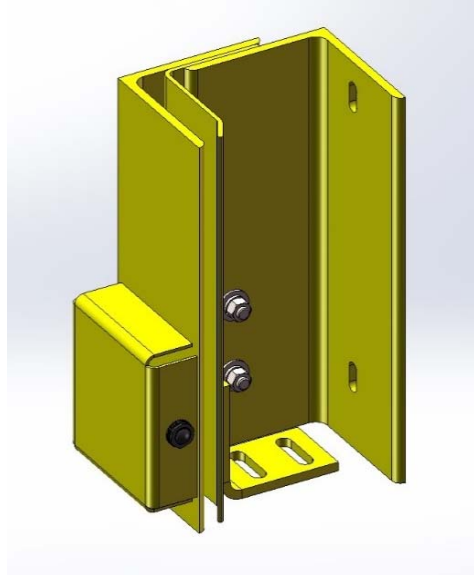

HIGH SPEED DOORS

GUIDE DETAILS

Features

- **High strength, impact-resistant steel construction**
- **Hinged guide**
- **Full length weather seals**
- **Standard powder coat color: Safety Yellow**

Guide Type for Model 990

HIGH SPEED DOORS

GUIDE DETAILS

Features

- **High strength, impact-resistant steel construction**
- **Hinged guide**
- **Full length UHMW wear strips**
- **Full length weather seals**
- **Standard powder coat color: Safety Yellow**

Guide Type for Model 994

HIGH SPEED DOORS

GUIDE DETAILS

Features

- Heavy duty 6"x6"x3/8" wall and front angles, constructed of high strength, impact-resistant steel construction
- Flexible breakaway middle angle
- Obstruction detection (photo eye) shield
- Standard powder coat color: Safety Yellow

Guide Type for Model 995

Features

- Heavy duty 0.188" thick impact-resistant steel construction
- Structural steel roller track within steel exterior
- Integrated safety light curtain
- Hinged guide
- Full-length weather seals
- Bottom wind stop plate
- Standard powder coat color: Silver