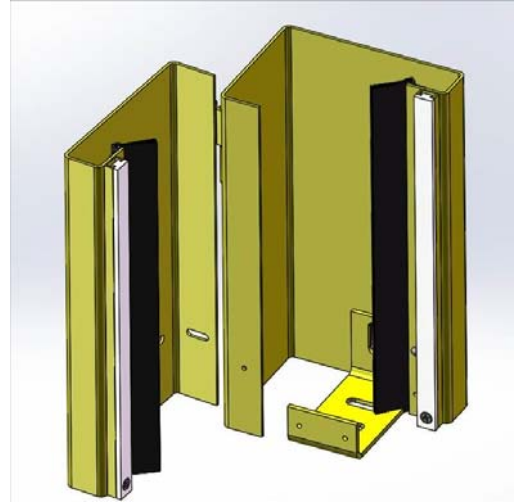

HIGH SPEED DOORS

GUIDE DETAILS

Features

- **High strength, impact-resistant steel construction**
- **Hinged guide**
- **Full length UHMW wear strips**
- **Full length weather seals**
- **Standard powder coat color: Safety Yellow**

Guide Type for Models 992-993