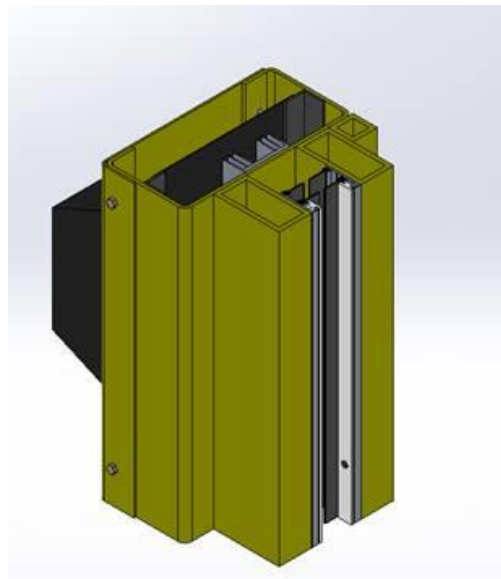

HIGH SPEED DOORS

GUIDE DETAILS

Features	Guide Type for Model 990
<ul style="list-style-type: none">• High strength, impact-resistant steel construction• Hinged guide• Full length weather seals• Standard powder coat color: Safety Yellow	
Features	Guide Type for Model 991
<ul style="list-style-type: none">• High strength, impact-resistant steel construction• Hinged guide• Full length UHMW wear strips• Full length weather seals• Standard powder coat color: Safety Yellow	

Guide Type for Model 994

HIGH SPEED DOORS

GUIDE DETAILS

Features

- Heavy duty 6"x6"x3/8" wall and front angles, constructed of high strength, impact-resistant steel construction
- Flexible breakaway middle angle
- Obstruction detection (photo eye) shield
- Standard powder coat color: Safety Yellow

Guide Type for Model 995

Features

- Heavy duty steel guide for mounting with fiberglass to ensure a thermal barrier in the opening
- Patent-pending recirculating guide heating system
- Integrated photo eyes
- Quad brush seals
- Designed to allow curtain breakaway in both directions
- Standard powder coat color: Safety Yellow

Guide Type for Model 997

HIGH SPEED DOORS

GUIDE DETAILS

Features

Guide Type for Model 998 and 999

Heavy duty 0.188” thick impact-resistant steel construction

Structural steel roller track within steel exterior