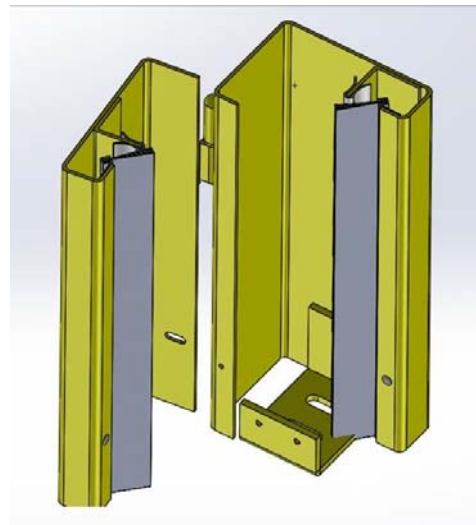

HIGH SPEED DOORS

GUIDE DETAILS

Features

- **High strength, impact-resistant steel construction**
- **Hinged guide**
- **Full length weather seals**
- **Standard powder coat color: Safety Yellow**

Guide Type for Model 990

Features

- **High strength, impact-resistant steel construction**
- **Hinged guide**
- **Full length UHMW wear strips**
- **Full length weather seals**
- **Standard powder coat color: Safety Yellow**

Guide Type for Model 991

HIGH SPEED DOORS

GUIDE DETAILS

Features

- **High strength, impact-resistant steel construction**
- **Hinged guide**
- **Full length UHMW wear strips**
- **Full length weather seals**
- **Standard powder coat color: Safety Yellow**

Guide Type for Model 994

HIGH SPEED DOORS

GUIDE DETAILS

Features

- Heavy duty 6"x6"x3/8" wall and front angles, constructed of high strength, impact-resistant steel construction
- Flexible breakaway middle angle
- Obstruction detection (photo eye) shield
- Standard powder coat color: Safety Yellow