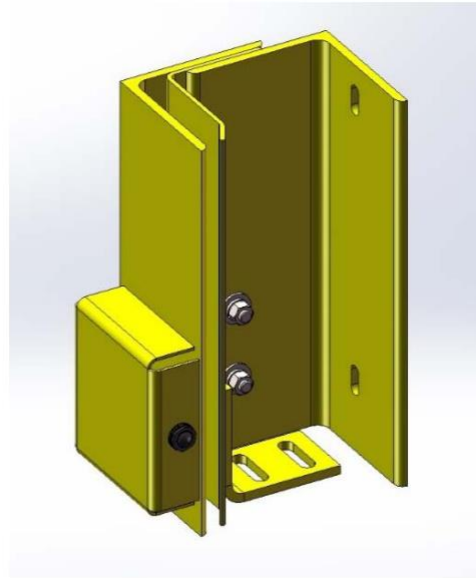

HIGH SPEED DOORS

GUIDE DETAILS

Features	Guide Type for Model 990
<ul style="list-style-type: none">• High strength, impact-resistant steel construction• Hinged guide• Full length weather seals• Standard powder coat color: Safety Yellow	
Features	Guide Type for Model 991
<ul style="list-style-type: none">• High strength, impact-resistant steel construction• Hinged guide• Full length UHMW wear strips• Full length weather seals• Standard powder coat color: Safety Yellow	

HIGH SPEED DOORS

GUIDE DETAILS

Features

- **High strength, impact-resistant steel construction**
- **Hinged guide**
- **Full length UHMW wear strips**
- **Full length weather seals**
- **Standard powder coat color: Safety Yellow**

Guide Type for Model 994

HIGH SPEED DOORS

GUIDE DETAILS

Features

- Heavy duty 6"x6"x3/8" wall and front angles, constructed of high strength, impact-resistant steel construction
- Flexible breakaway middle angle
- Obstruction detection (photo eye) shield
- Standard powder coat color: Safety Yellow

Guide Type for Model 995

Features

- Heavy duty steel guide for mounting with fiberglass to ensure a thermal barrier in the opening
- Patent-pending recirculating guide heating system
- Integrated photo eyes
- Quad brush seals
- Designed to allow curtain breakaway in both directions
- Standard powder coat color: Safety Yellow