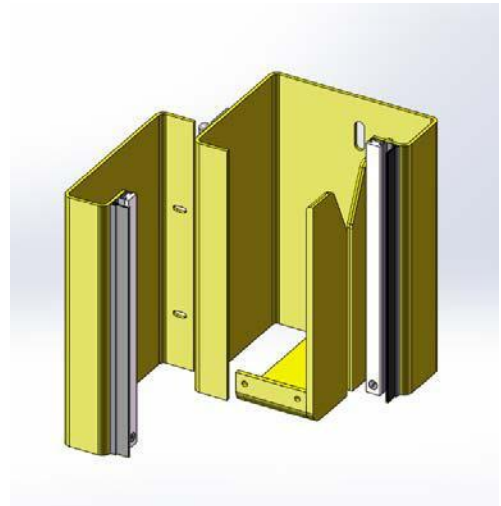

HIGH SPEED DOORS

GUIDE DETAILS

Features	Guide Type for Model 990
<ul style="list-style-type: none">• High strength, impact-resistant steel construction• Hinged guide• Full length weather seals• Standard powder coat color: Safety Yellow	
Features	Guide Type for Model 991
<ul style="list-style-type: none">• High strength, impact-resistant steel construction• Hinged guide• Full length UHMW wear strips• Full length weather seals• Standard powder coat color: Safety Yellow	

HIGH SPEED DOORS

GUIDE DETAILS

Features

- **High strength, impact-resistant steel construction**
- **Hinged guide**
- **Full length UHMW wear strips**
- **Full length weather seals**
- **Standard powder coat color: Safety Yellow**

Guide Type for Model 994

HIGH SPEED DOORS

GUIDE DETAILS

Features

- Heavy duty 6"x6"x3/8" wall and front angles, constructed of high strength, impact-resistant steel construction
- Flexible breakaway middle angle
- Obstruction detection (photo eye) shield
- Standard powder coat color: Safety Yellow

Guide Type for Model 995

Features

- Heavy duty steel guide for mounting with fiberglass to ensure a thermal barrier in the opening
- Patent-pending recirculating guide heating system
- Integrated photo eyes
- Quad brush seals
- Designed to allow curtain breakaway in both directions
- Standard powder coat color: Safety Yellow