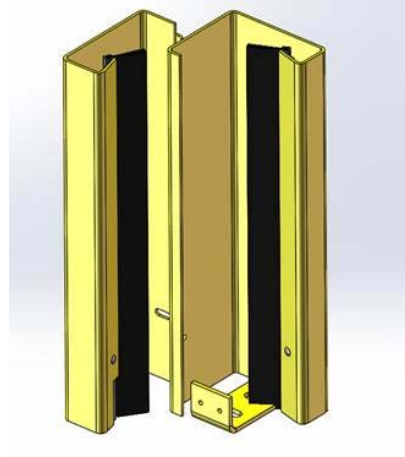

HIGH SPEED DOORS

GUIDE DETAILS

Features

- **High strength, impact-resistant steel construction**
- **Hinged guide**
- **Full length weather seals**
- **Standard powder coat color: Safety Yellow**

Guide Type for Model 990

Features

- **High strength, impact-resistant steel construction**
- **Hinged guide**
- **Full length UHMW wear strips**
- **Full length weather seals**
- **Standard powder coat color: Safety Yellow**

Guide Type for Model 991

HIGH SPEED DOORS

GUIDE DETAILS

Features

- **High strength, impact-resistant steel construction**
- **Hinged guide**
- **Full length UHMW wear strips**
- **Full length weather seals**
- **Standard powder coat color: Safety Yellow**

Guide Type for Model 994

HIGH SPEED DOORS

GUIDE DETAILS

Features

- Heavy duty 6"x6"x3/8" wall and front angles, constructed of high strength, impact-resistant steel construction
- Flexible breakaway middle angle
- Obstruction detection (photo eye) shield
- Standard powder coat color: Safety Yellow