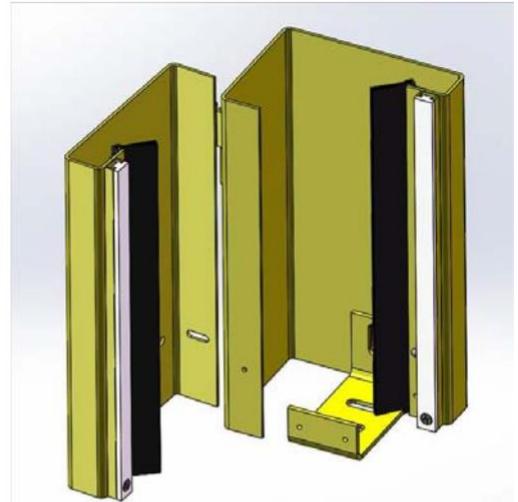

HIGH SPEED DOORS

GUIDE DETAILS

Features

- **High strength, impact-resistant steel construction**
- **Hinged guide**
- **Full length UHMW wear strips**
- **Full length weather seals**
- **Standard powder coat color: Safety Yellow**

Guide Type for Models 992-993