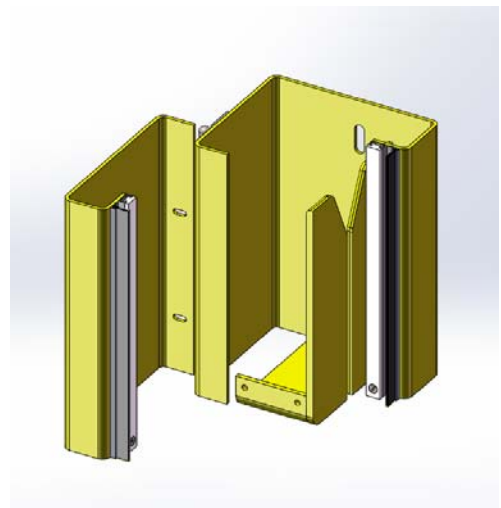

HIGH SPEED DOORS

GUIDE DETAILS

Features

- **High strength, impact-resistant steel construction**
- **Hinged guide**
- **Full length weather seals**
- **Standard powder coat color: Safety Yellow**

Guide Type for Model 990

Features

- **High strength, impact-resistant steel construction**
- **Hinged guide**
- **Full length UHMW wear strips**
- **Full length weather seals**
- **Standard powder coat color: Safety Yellow**

Guide Type for Model 991

HIGH SPEED DOORS

GUIDE DETAILS

Features

- **High strength, impact-resistant steel construction**
- **Hinged guide**
- **Full length UHMW wear strips**
- **Full length weather seals**
- **Standard powder coat color: Safety Yellow**

Guide Type for Model 994

HIGH SPEED DOORS

GUIDE DETAILS

Features

- Heavy duty 6"x6"x3/8" wall and front angles, constructed of high strength, impact-resistant steel construction
- Flexible breakaway middle angle
- Obstruction detection (photo eye) shield
- Standard powder coat color: Safety Yellow