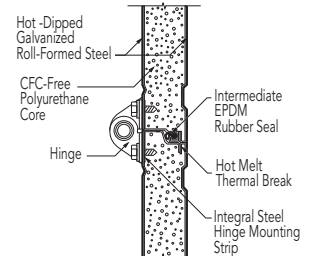

Raised, textured panel