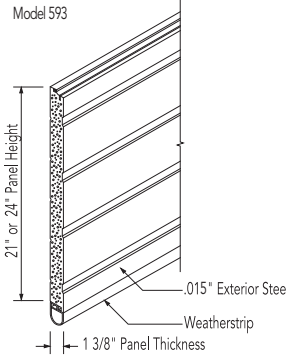

Raised, textured panel